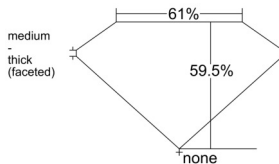

GIA®

FACSIMILE

GIA REPORT 1548398082

Verify this report at GIA.edu

GIA NATURAL DIAMOND DOSSIER®

January 07, 2026
GIA Report Number 1548398082
Shape and Cutting Style ..... Heart Brilliant
Measurements ..... 4.87 x 5.64 x 3.36 mm

GRADING RESULTS

Carat Weight ..... 0.53 carat
Color Grade ..... K
Clarity Grade VVS1

ADDITIONAL GRADING INFORMATION

Polish ..... Excellent
Symmetry ..... Excellent
Fluorescence ..... None
Clarity Characteristics ..... Pinpoint, Feather
Inscription(s): GIA 1548398082

PROPORTIONS

Profile not to actual proportions

GRADING SCALES

GIA COLOR SCALE		GIA CLARITY SCALE			
COLORLESS	D	VERY VERY SLIGHTLY INCLUDED	FLAWLESS		
	E		INTERNALLY FLAWLESS		
	F		VVS₁		
	G		VVS₂		
	NEAR COLORLESS	H	VERY SLIGHTLY INCLUDED	VS₁	
		I		VS₂	
		FAINT	J	SLIGHTLY INCLUDED	I₁
			K		I₂
	L		I₃		
	M				
VERT LIGHT	N				
	O				
	P				
	Q				
	R				
	S				
	T				
	LIGHT	U			
V					
W					
X					
Y					
Z