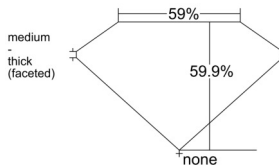

GIA®

FACSIMILE

GIA REPORT 1548397680

Verify this report at GIA.edu

GIA NATURAL DIAMOND DOSSIER®

January 08, 2026
GIA Report Number 1548397680
Shape and Cutting Style ..... Heart Brilliant
Measurements ..... 5.34 x 6.11 x 3.66 mm

GRADING RESULTS

Carat Weight ..... 0.71 carat
Color Grade ..... J
Clarity Grade VVS1

ADDITIONAL GRADING INFORMATION

Polish ..... Excellent
Symmetry ..... Excellent
Fluorescence ..... None
Clarity Characteristics..... Pinpoint, Feather, Surface Graining
Inscription(s): GIA 1548397680

PROPORTIONS

Profile not to actual proportions

GRADING SCALES

GIA COLOR SCALE		GIA CLARITY SCALE			
COLORLESS	D	VERY VERY SLIGHTLY INCLUDED	FLAWLESS		
	E		INTERNALLY FLAWLESS		
	F	VERY SLIGHTLY INCLUDED	VVS₁		
	G		VVS₂		
	H		VS₁		
	NEAR COLORLESS	I	SLIGHTLY INCLUDED	VS₂	
		J		SI₁	
		FAINT	K	INCLUDED	SI₂
			L		I₁
			M		I₂
VERT LIGHT	N	NOT GRADED	I₃		
	O				
	P				
	Q				
	R				
LIGHT	S				
	T				
	U				
	V				
	Z