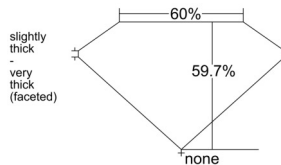

GIA®

FACSIMILE

GIA REPORT 1548397659

Verify this report at GIA.edu

GIA NATURAL DIAMOND DOSSIER®

January 07, 2026
GIA Report Number 1548397659
Shape and Cutting Style ..... Heart Brilliant
Measurements ..... 4.75 x 5.63 x 3.36 mm

GRADING RESULTS

Carat Weight ..... 0.51 carat
Color Grade L
Clarity Grade VVS1

ADDITIONAL GRADING INFORMATION

Polish ..... Excellent
Symmetry ..... Excellent
Fluorescence ..... None
Clarity Characteristics ..... Pinpoint, Feather
Inscription(s): GIA 1548397659

PROPORTIONS

Profile not to actual proportions

GRADING SCALES

GIA COLOR SCALE		GIA CLARITY SCALE			
COLORLESS	D	VERY SLIGHTLY INCLUDED	FLAWLESS		
	E		INTERNALLY FLAWLESS		
	F		VVS₁		
	G		VVS₂		
	NEAR COLORLESS	H	VERY SLIGHTLY INCLUDED	VS₁	
		I		VS₂	
		FAINT	J	SLIGHTLY INCLUDED	I₁
			K		I₂
	L		I₃		
	LIGHT		M	INCLUDED	
N					
O					
P					
Q					
R					
S