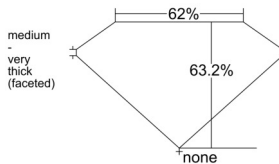

GIA®

FACSIMILE

GIA REPORT 1548397623

Verify this report at GIA.edu

GIA NATURAL DIAMOND DOSSIER®

January 07, 2026
GIA Report Number 1548397623
Shape and Cutting Style ..... Heart Brilliant
Measurements ..... 4.68 x 5.57 x 3.52 mm

GRADING RESULTS

Carat Weight ..... 0.52 carat
Color Grade L
Clarity Grade VVS1

ADDITIONAL GRADING INFORMATION

Polish ..... Excellent
Symmetry ..... Excellent
Fluorescence ..... Faint
Clarity Characteristics ..... Pinpoint
Inscription(s): GIA 1548397623

PROPORTIONS

Profile not to actual proportions

GRADING SCALES

GIA COLOR SCALE		GIA CLARITY SCALE	
COLORLESS	D	VERY VERY SLIGHTLY INCLUDED	FLAWLESS
	E		INTERNALLY FLAWLESS
	F		VVS₁
	G		VVS₂
	H		VS₁
	I		VS₂
	J		SI₁
	K		SI₂
	L		I₁
	M		I₂
NEAR COLORLESS	N	SLIGHTLY INCLUDED	I₃
	O		
	P		
	Q		
FAINT	R		
	S		
	T		
	U		
VERT LIGHT	V		
	W		
	X		
	Y		
LIGHT	Z