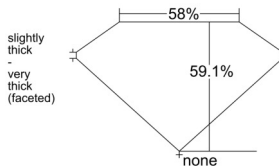

GIA®

FACSIMILE

GIA REPORT 1548397580

Verify this report at GIA.edu

GIA NATURAL DIAMOND DOSSIER®

January 07, 2026
GIA Report Number 1548397580
Shape and Cutting Style ..... Heart Brilliant
Measurements ..... 4.92 x 5.51 x 3.25 mm

GRADING RESULTS

Carat Weight ..... 0.51 carat
Color Grade ..... D
Clarity Grade VVS1

ADDITIONAL GRADING INFORMATION

Polish ..... Very Good
Symmetry ..... Excellent
Fluorescence ..... None
Clarity Characteristics ..... Pinpoint
Inscription(s): GIA 1548397580

PROPORTIONS

Profile not to actual proportions

GRADING SCALES

GIA COLOR SCALE		GIA CLARITY SCALE			
COLORLESS	D	VERY VERY SLIGHTLY INCLUDED	FLAWLESS		
	E		INTERNALLY FLAWLESS		
	F	VERY SLIGHTLY INCLUDED	VVS₁		
	G		VVS₂		
	H		VS₁		
	NEAR COLORLESS	I	SLIGHTLY INCLUDED	VS₂	
		J		SI₁	
		FAINT	K	INCLUDED	SI₂
			L		I₁
			M		I₂
VERT LIGHT	N	LIGHT	I₃		
	O				
	P				
	Q				
	R