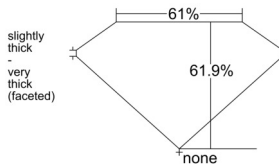

GIA®

FACSIMILE

GIA REPORT 1548397291

Verify this report at GIA.edu

GIA NATURAL DIAMOND DOSSIER®

January 07, 2026
GIA Report Number 1548397291
Shape and Cutting Style ..... Heart Brilliant
Measurements ..... 5.12 x 6.16 x 3.81 mm

GRADING RESULTS

Carat Weight ..... 0.72 carat
Color Grade ..... K
Clarity Grade VVS2

ADDITIONAL GRADING INFORMATION

Polish ..... Excellent
Symmetry ..... Excellent
Fluorescence ..... None
Clarity Characteristics..... Cloud, Needle, Pinpoint, Feather
Inscription(s): GIA 1548397291

PROPORTIONS

Profile not to actual proportions

GRADING SCALES

GIA COLOR SCALE		GIA CLARITY SCALE				
COLORLESS	D	VERY VERY SLIGHTLY INCLUDED	FLAWLESS			
	E		INTERNALLY FLAWLESS			
	F		VVS₁			
	G		VVS₂			
	NEAR COLORLESS	H	VERY SLIGHTLY INCLUDED	VS₁		
		I		VS₂		
		FAINT	J	SLIGHTLY INCLUDED	S₁	
			K		S₂	
			L		I₁	
			VERT LIGHT	M	INCLUDED	I₂
N	I₃					
O						
LIGHT	P					
	Q					
	R					
	S					
	T					
	U					
V						
W						
X						
Y						
Z