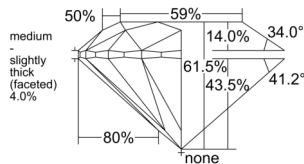

GIA®

FACSIMILE

GIA NATURAL DIAMOND DOSSIER®

January 06, 2026
GIA Report Number 1548388704
Shape and Cutting Style ..... Round Brilliant
Measurements ..... 5.67 - 5.71 x 3.50 mm

GRADING RESULTS

Carat Weight ..... 0.70 carat
Color Grade ..... E
Clarity Grade VS1
Cut Grade ..... Excellent

ADDITIONAL GRADING INFORMATION

Polish ..... Excellent
Symmetry ..... Excellent
Fluorescence ..... Medium Blue
Clarity Characteristics..... Indented Natural, Cloud, Pinpoint
Inscription(s): GIA 1548388704

GIA REPORT 1548388704

Verify this report at GIA.edu

PROPORTIONS

Profile to actual proportions

GRADING SCALES

GIA COLOR SCALE	GIA CLARITY SCALE	GIA CUT SCALE	
D	FLAWLESS	EXCELLENT	
E	INTERNALLY FLAWLESS		
F		VVS₁	VERY GOOD
G	VVS₂		
H	VS₁	GOOD	
I	VS₂		
J	SI₁	FAIR	
K	SI₂		
L	I₁	POOR	
M			
N			
O	I₂		
P			
Q			
R	I₃		
S			
T			
U			
V			
W			
X			
Y			
Z