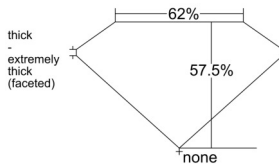

GIA®

FACSIMILE

GIA REPORT 1548384551

Verify this report at GIA.edu

GIA NATURAL DIAMOND DOSSIER®

January 06, 2026
GIA Report Number 1548384551
Shape and Cutting Style ..... Heart Brilliant
Measurements ..... 4.75 x 5.13 x 2.95 mm

GRADING RESULTS

Carat Weight ..... 0.42 carat
Color Grade I
Clarity Grade VS2

ADDITIONAL GRADING INFORMATION

Polish ..... Excellent
Symmetry ..... Very Good
Fluorescence ..... None
Clarity Characteristics ..... Cloud, Crystal
Inspection(s): GIA 1548384551

PROPORTIONS

Profile not to actual proportions

GRADING SCALES

GIA COLOR SCALE		GIA CLARITY SCALE			
COLORLESS	D	VERY VERY SLIGHTLY INCLUDED	FLAWLESS		
	E		INTERNALLY FLAWLESS		
	F	VERY SLIGHTLY INCLUDED	VS₁		
	G		VS₂		
	H		VS₁		
	NEAR COLORLESS	I	SLIGHTLY INCLUDED	SI₁	
		J		SI₂	
		FAINT	K	INCLUDED	I₁
			L		I₂
	M		I₃		
VERT LIGHT	N		LIGHT		
	O				
	P				
	Q				
	R				
	S				
	T				
LIGHT	U				
	V				
	W				
	X				
Y					
Z