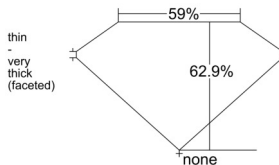

GIA®

FACSIMILE

GIA REPORT 1548383578

Verify this report at GIA.edu

GIA NATURAL DIAMOND DOSSIER®

January 06, 2026
GIA Report Number 1548383578
Shape and Cutting Style ..... Heart Brilliant
Measurements ..... 4.46 x 5.42 x 3.41 mm

GRADING RESULTS

Carat Weight ..... 0.51 carat
Color Grade ..... F
Clarity Grade VVS1

ADDITIONAL GRADING INFORMATION

Polish ..... Very Good
Symmetry ..... Very Good
Fluorescence ..... Medium Blue
Clarity Characteristics ..... Pinpoint, Feather
Inscription(s): GIA 1548383578

PROPORTIONS

Profile not to actual proportions

GRADING SCALES

GIA COLOR SCALE		GIA CLARITY SCALE	
COLORLESS	D	VERY VERY SLIGHTLY INCLUDED	FLAWLESS
	E		INTERNALLY FLAWLESS
	F		VVS₁
	G		VVS₂
	H		VS₁
	I		VS₂
	J		SI₁
	K		SI₂
	L		I₁
	M		I₂
NEAR COLORLESS	N	SLIGHTLY INCLUDED	I₃
	O		
	P		
	Q		
FAINT	R		
	S		
	T		
	U		
VERT LIGHT	V		
	W		
	X		
	Y		
LIGHT	Z