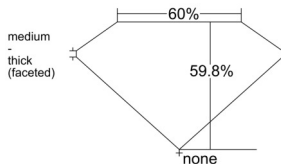

GIA®

FACSIMILE

GIA REPORT 1548377922

Verify this report at gia.edu

GIA NATURAL DIAMOND DOSSIER®

January 05, 2026
GIA Report Number 1548377922
Shape and Cutting Style ..... Heart Brilliant
Measurements ..... 5.42 x 6.35 x 3.80 mm

GRADING RESULTS

Carat Weight ..... 0.70 carat
Color Grade ..... G
Clarity Grade VS1

ADDITIONAL GRADING INFORMATION

Polish ..... Excellent
Symmetry ..... Very Good
Fluorescence ..... None
Clarity Characteristics..... Crystal, Feather, Pinpoint, Cloud
Inspection(s): GIA 1548377922

PROPORTIONS

Profile not to actual proportions

GRADING SCALES

GIA COLOR SCALE		GIA CLARITY SCALE	
COLORLESS	D	VERY VERY SLIGHTLY INCLUDED	FLAWLESS
	E		INTERNALLY FLAWLESS
	F		VVS₁
	G		VVS₂
	H		VS₁
	I		VS₂
	J		SI₁
	K		SI₂
	L		I₁
	M		I₂
NEAR COLORLESS	N	SLIGHTLY INCLUDED	I₃
	O		
	P		
	Q		
FAINT	R		
	S		
	T		
	U		
VERT LIGHT	V		
	W		
	X		
	Y		
LIGHT	Z