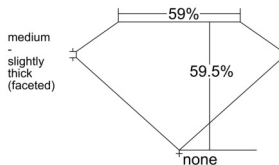

GIA®

FACSIMILE

GIA REPORT 1548366718

Verify this report at GIA.edu

GIA NATURAL DIAMOND DOSSIER®

January 02, 2026
GIA Report Number 1548366718
Shape and Cutting Style ..... Heart Brilliant
Measurements ..... 4.98 x 5.56 x 3.31 mm

GRADING RESULTS

Carat Weight ..... 0.53 carat
Color Grade ..... F
Clarity Grade VVS1

ADDITIONAL GRADING INFORMATION

Polish ..... Excellent
Symmetry ..... Very Good
Fluorescence ..... Medium Blue
Clarity Characteristics ..... Pinpoint, Extra Facet
Inscription(s): GIA 1548366718

PROPORTIONS

Profile not to actual proportions

GRADING SCALES

GIA COLOR SCALE		GIA CLARITY SCALE	
COLORLESS	D	VERY VERY SLIGHTLY INCLUDED	FLAWLESS
	E		INTERNALLY FLAWLESS
	F		VVS₁
	G		VVS₂
	H		VS₁
	I		VS₂
	J		SI₁
	K		SI₂
	L		I₁
	M		I₂
NEAR COLORLESS	N	SLIGHTLY INCLUDED	I₃
	O		
	P		
	Q		
FAINT	R		
	S		
	T		
	U		
VERT LIGHT	V		
	W		
	X		
	Y		
LIGHT	Z