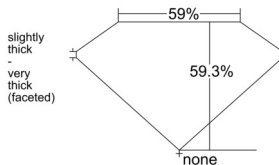

GIA®

FACSIMILE

GIA REPORT 1548353995

Verify this report at GIA.edu

GIA NATURAL DIAMOND DOSSIER®

December 31, 2025
GIA Report Number 1548353995
Shape and Cutting Style ..... Heart Brilliant
Measurements ..... 4.70 x 5.55 x 3.29 mm

GRADING RESULTS

Carat Weight ..... 0.52 carat
Color Grade ..... G
Clarity Grade VS1

ADDITIONAL GRADING INFORMATION

Polish ..... Excellent
Symmetry ..... Very Good
Fluorescence ..... None
Clarity Characteristics ..... Cloud, Pinpoint
Inscription(s): GIA 1548353995

PROPORTIONS

Profile not to actual proportions

GRADING SCALES

GIA COLOR SCALE		GIA CLARITY SCALE		
COLORLESS	D	VERY VERY SLIGHTLY INCLUDED	FLAWLESS	
	E		INTERNALLY FLAWLESS	
	F		VS₁	
	G		VS₂	
	NEAR COLORLESS	H	VERY SLIGHTLY INCLUDED	VS₁
		I		VS₂
		J	SLIGHTLY INCLUDED	S₁
		K		S₂
	FAINT	L	INCLUDED	I₁
		M		I₂
N		I₃		
O				
VERT LIGHT		P		
		Q		
		R		
		S		
LIGHT	T			
	U			
	V			
	W			
	X			
	Y			
	Z