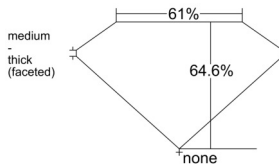

GIA®

FACSIMILE

GIA REPORT 1548348792

Verify this report at GIA.edu

GIA NATURAL DIAMOND DOSSIER®

December 31, 2025
GIA Report Number 1548348792
Shape and Cutting Style ..... Oval Brilliant
Measurements ..... 6.77 x 5.01 x 3.24 mm

GRADING RESULTS

Carat Weight ..... 0.70 carat
Color Grade ..... F
Clarity Grade VS2

ADDITIONAL GRADING INFORMATION

Polish ..... Excellent
Symmetry ..... Very Good
Fluorescence ..... Medium Blue
Clarity Characteristics..... Crystal, Indented Natural, Cloud
Inspection(s): GIA 1548348792

PROPORTIONS

Profile not to actual proportions

GRADING SCALES

GIA COLOR SCALE		GIA CLARITY SCALE			
COLORLESS	D	VERY VERY SLIGHTLY INCLUDED	FLAWLESS		
	E		INTERNALLY FLAWLESS		
	F	VERY SLIGHTLY INCLUDED	VVS₁		
	G		VVS₂		
	H		VS₁		
	NEAR COLORLESS	I	SLIGHTLY INCLUDED	VS₂	
		J		SI₁	
		FAINT	K	INCLUDED	SI₂
			L		I₁
			M		I₂
VERT LIGHT	N	LIGHT	I₃		
	O				
	P				
	Q				
	R