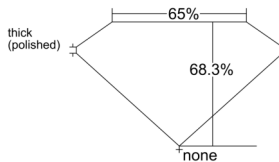

GIA®

FACSIMILE

GIA REPORT 1548345380

Verify this report at GIA.edu

GIA NATURAL DIAMOND DOSSIER®

December 30, 2025
GIA Report Number 1548345380
Shape and Cutting Style ..... Square Emerald Cut
Measurements ..... 4.93 x 4.83 x 3.30 mm

GRADING RESULTS

Carat Weight ..... 0.70 carat
Color Grade ..... F
Clarity Grade VS1

ADDITIONAL GRADING INFORMATION

Polish ..... Excellent
Symmetry ..... Very Good
Fluorescence ..... None
Clarity Characteristics ..... Crystal, Pinpoint
Inscription(s): GIA 1548345380

PROPORTIONS

Profile not to actual proportions

GRADING SCALES

GIA COLOR SCALE		GIA CLARITY SCALE			
COLORLESS	D	NEAR COLORLESS	FLAWLESS		
	E		INTERNALLY FLAWLESS		
	F		VERY VERY SLIGHTLY INCLUDED	VVS₁	
	G			VVS₂	
	H			VERY SLIGHTLY INCLUDED	VS₁
	I		VS₂		
	J		SLIGHTLY INCLUDED	SI₁	
	K			SI₂	
	L			INCLUDED	I₁
	M				I₂
N	I₃				
O					
P					
Q					
R					
S					
T					
U					
V					
W					
X					
Y					
Z