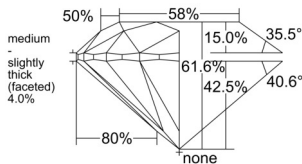

GIA®

FACSIMILE

GIA REPORT 1548324345

Verify this report at GIA.edu

GIA NATURAL DIAMOND DOSSIER®

December 26, 2025
GIA Report Number 1548324345
Shape and Cutting Style ..... Round Brilliant
Measurements ..... 3.66 - 3.69 x 2.26 mm

GRADING RESULTS

Carat Weight ..... 0.19 carat
Color Grade ..... G
Clarity Grade VS1
Cut Grade ..... Excellent

ADDITIONAL GRADING INFORMATION

Polish ..... Excellent
Symmetry ..... Excellent
Fluorescence ..... Faint
Clarity Characteristics ..... Crystal, Cloud, Pinpoint
Inscription(s): GIA 1548324345

PROPORTIONS

GRADING SCALES

GIA COLOR SCALE

COLORLESS	D
	E
	F
	G
	H
	I
NEAR COLORLESS	J
	K
	L
FAIN	M
	N
	O
	P
VERY LIGHT	Q
	R
	S
	T
	U
	V
LIGHT	W
	X
	Y
	Z

GIA CLARITY SCALE

FLAWLESS	INTERNAL FLAWLESS	
		FLAWLESS
VERY VERY SLIGHTLY INCLUDED	VVS₁	
	VVS₂	
VERY SLIGHTLY INCLUDED	VS₁	
	VS₂	
SLIGHTLY INCLUDED	SI₁	
	SI₂	
INCLUDED	I₁	
	I₂	
	I₃	

GIA CUT SCALE

EXCELLENT
VERY GOOD
GOOD
FAIR
POOR