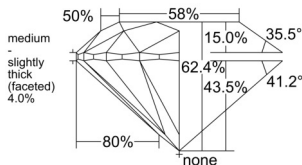

GIA®

FACSIMILE

GIA REPORT 1548301311

Verify this report at GIA.edu

GIA NATURAL DIAMOND DOSSIER®

December 24, 2025
GIA Report Number 1548301311
Shape and Cutting Style ..... Round Brilliant
Measurements ..... 5.36 - 5.38 x 3.35 mm

GRADING RESULTS

Carat Weight ..... 0.60 carat
Color Grade ..... G
Clarity Grade VVS2
Cut Grade ..... Excellent

ADDITIONAL GRADING INFORMATION

Polish ..... Excellent
Symmetry ..... Excellent
Fluorescence ..... None
Clarity Characteristics ..... Cloud, Needle
Inscription(s): GIA 1548301311

PROPORTIONS

GRADING SCALES

GIA COLOR SCALE	GIA CLARITY SCALE	GIA CUT SCALE	
D	FLAWLESS	EXCELLENT	
E	INTERNALLY FLAWLESS		
F		VVS₁	VERY GOOD
G	VVS₂		
H	VS₁	GOOD	
I	VS₂		
J	SI₁	FAIR	
K	SI₂		
L	I₁	POOR	
M	I₂		
N	I₃		
O			
P			
Q			
R			
S			
T			
U			
V			
W			
X			
Y			
Z