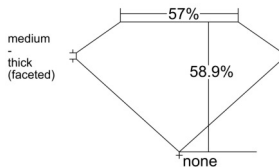

GIA®

FACSIMILE

GIA REPORT 1548294323

Verify this report at GIA.edu

GIA NATURAL DIAMOND DOSSIER®

December 23, 2025
GIA Report Number 1548294323
Shape and Cutting Style ..... Heart Brilliant
Measurements ..... 4.62 x 5.14 x 3.03 mm

GRADING RESULTS

Carat Weight ..... 0.41 carat
Color Grade ..... E
Clarity Grade VVS2

ADDITIONAL GRADING INFORMATION

Polish ..... Excellent
Symmetry ..... Excellent
Fluorescence ..... Strong Blue
Clarity Characteristics ..... Pinpoint, Feather, Cloud
Inscription(s): GIA 1548294323

PROPORTIONS

Profile not to actual proportions

GRADING SCALES

GIA COLOR SCALE		GIA CLARITY SCALE			
COLORLESS	D	VERY VERY SLIGHTLY INCLUDED	FLAWLESS		
	E		INTERNALLY FLAWLESS		
	F	VERY SLIGHTLY INCLUDED	VVS₁		
	G		VVS₂		
	H		VS₁		
	NEAR COLORLESS	I	SLIGHTLY INCLUDED	VS₂	
		J		SI₁	
		FAINT	K	INCLUDED	SI₂
			L		I₁
			M		I₂
VERT LIGHT	N	LIGHT	I₃		
	O				
	P				
	Q				
	R