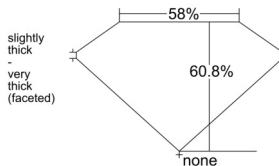

GIA®

FACSIMILE

GIA REPORT 1548279684

Verify this report at GIA.edu

GIA NATURAL DIAMOND DOSSIER®

December 22, 2025
GIA Report Number 1548279684
Shape and Cutting Style ..... Pear Brilliant
Measurements ..... 7.12 x 4.49 x 2.73 mm

GRADING RESULTS

Carat Weight ..... 0.52 carat
Color Grade ..... K
Clarity Grade VVS2

ADDITIONAL GRADING INFORMATION

Polish ..... Excellent
Symmetry ..... Excellent
Fluorescence ..... None
Clarity Characteristics ..... Needle, Cloud, Pinpoint
Inscription(s): GIA 1548279684

PROPORTIONS

Profile not to actual proportions

GRADING SCALES

GIA COLOR SCALE		GIA CLARITY SCALE			
COLORLESS	D	VERY VERY SLIGHTLY INCLUDED	FLAWLESS		
	E		INTERNALLY FLAWLESS		
	F	VERY SLIGHTLY INCLUDED	VVS₁		
	G		VVS₂		
	H		VS₁		
	NEAR COLORLESS	I	SLIGHTLY INCLUDED	VS₂	
		J		SI₁	
		FAINT	K	INCLUDED	SI₂
			L		I₁
			M		I₂
N			I₃		
VERT LIGHT	O	LIGHT			
	P				
	Q				
	R				
	S				
	T				
LIGHT	U				
	V				
	W				
	X				
Y					
Z