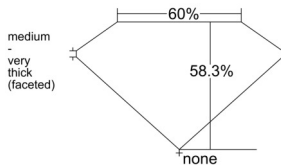

GIA®

FACSIMILE

GIA REPORT 1548271064

Verify this report at GIA.edu

GIA NATURAL DIAMOND DOSSIER®

December 19, 2025
GIA Report Number 1548271064
Shape and Cutting Style ..... Heart Brilliant
Measurements ..... 6.00 x 6.65 x 3.87 mm

GRADING RESULTS

Carat Weight ..... 0.90 carat
Color Grade ..... F
Clarity Grade S11

ADDITIONAL GRADING INFORMATION

Polish ..... Excellent
Symmetry ..... Very Good
Fluorescence ..... None
Clarity Characteristics ..... Cloud, Crystal, Feather
Inscription(s): GIA 1548271064

PROPORTIONS

Profile not to actual proportions

GRADING SCALES

GIA COLOR SCALE		GIA CLARITY SCALE	
COLORLESS	D	VERY VERY SLIGHTLY INCLUDED	FLAWLESS
	E		INTERNALLY FLAWLESS
	F		VVS₁
	G		VVS₂
	H		VS₁
	I		VS₂
	J		S1₁
	K		S1₂
	L		I₁
	M		I₂
NEAR COLORLESS	N	SLIGHTLY INCLUDED	I₃
	O		
	P		
	Q		
FAINT	R		
	S		
	T		
	U		
VERT LIGHT	V		
	W		
	X		
	Y		
LIGHT	Z