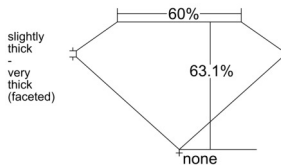

GIA®

FACSIMILE

GIA REPORT 1548270673

Verify this report at GIA.edu

GIA NATURAL DIAMOND DOSSIER®

December 19, 2025
GIA Report Number 1548270673
Shape and Cutting Style ..... Heart Brilliant
Measurements ..... 4.55 x 5.45 x 3.44 mm

GRADING RESULTS

Carat Weight ..... 0.50 carat
Color Grade ..... E
Clarity Grade VS1

ADDITIONAL GRADING INFORMATION

Polish ..... Excellent
Symmetry ..... Excellent
Fluorescence ..... Faint
Clarity Characteristics ..... Crystal, Needle, Pinpoint
Inscription(s): GIA 1548270673

PROPORTIONS

Profile not to actual proportions

GRADING SCALES

GIA COLOR SCALE		GIA CLARITY SCALE			
COLORLESS	D	VERY SLIGHTLY INCLUDED	FLAWLESS		
	E		INTERNALLY FLAWLESS		
	F	SLIGHTLY INCLUDED	VVS₁		
	G		VVS₂		
	H		VS₁		
	NEAR COLORLESS	I	VERY SLIGHTLY INCLUDED	VS₂	
		J		SI₁	
		FAINT	K	SLIGHTLY INCLUDED	SI₂
			L		I₁
			M		I₂
VERT LIGHT	N	INCLUDED	I₃		
	O				
	P				
	Q				
	R				
LIGHT	S				
	T				
	U				
	V				
	W				
X					
Y					
Z