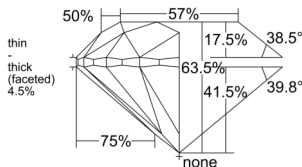

GIA®

FACSIMILE

GIA REPORT 1548265839

Verify this report at gia.edu

GIA NATURAL DIAMOND DOSSIER®

December 18, 2025
GIA Report Number 1548265839
Shape and Cutting Style ..... Round Brilliant
Measurements ..... 4.96 - 4.99 x 3.16 mm

GRADING RESULTS

Carat Weight ..... 0.50 carat
Color Grade ..... E
Clarity Grade VS2
Cut Grade ..... Very Good

ADDITIONAL GRADING INFORMATION

Polish ..... Excellent
Symmetry ..... Excellent
Fluorescence ..... Medium Blue
Clarity Characteristics..... Indented Natural, Crystal, Cloud
Inscription(s): GIA 1548265839

PROPORTIONS

Profile to actual proportions