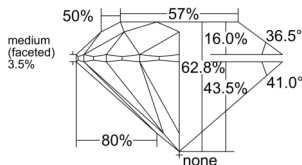

GIA®

FACSIMILE

GIA REPORT

1548253564

Verify this report at GIA.edu

GIA NATURAL DIAMOND DOSSIER®

December 18, 2025
GIA Report Number 1548253564
Shape and Cutting Style ..... Round Brilliant
Measurements ..... 5.36 - 5.39 x 3.38 mm

GRADING RESULTS

Carat Weight ..... 0.60 carat
Color Grade ..... F
Clarity Grade VVS2
Cut Grade ..... Excellent

ADDITIONAL GRADING INFORMATION

Polish ..... Excellent
Symmetry ..... Excellent
Fluorescence ..... Faint
Clarity Characteristics ..... Pinpoint
Inscription(s): GIA 1548253564

PROPORTIONS

Profile to actual proportions

GRADING SCALES

GIA COLOR SCALE

COLORLESS	D
	E
	F
	G
	H
	I
	J
NEAR COLORLESS	K
	L
	M
	N
	O
	P
	Q
	R
	S
	T
	U
	V
	W
	X
	Y
LIGHT	Z

GIA CLARITY SCALE

FLAWLESS	EXCELLENT	
INTERNALLY FLAWLESS		
VERY VERY SLIGHTLY INCLUDED	VVS₁	
	VVS₂	
VERY SLIGHTLY INCLUDED	VS₁	
	VS₂	
SLIGHTLY INCLUDED	SI₁	
	SI₂	
INCLUDED	I₁	
	I₂	
	I₃	

GIA CUT SCALE

EXCELLENT
VERY GOOD
GOOD
FAIR
POOR