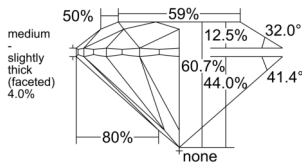

GIA®

FACSIMILE

GIA REPORT

1548253366

Verify this report at GIA.edu

GIA NATURAL DIAMOND DOSSIER®

December 17, 2025
GIA Report Number 1548253366
Shape and Cutting Style ..... Round Brilliant
Measurements ..... 4.37 - 4.40 x 2.66 mm

GRADING RESULTS

Carat Weight ..... 0.31 carat
Color Grade ..... F
Clarity Grade VVS1
Cut Grade ..... Excellent

ADDITIONAL GRADING INFORMATION

Polish ..... Excellent
Symmetry ..... Excellent
Fluorescence ..... None
Clarity Characteristics ..... Cloud
Inscription(s): GIA 1548253366

PROPORTIONS

Profile to actual proportions

GRADING SCALES

GIA COLOR SCALE

COLORLESS	D
	E
	F
	G
	H
	I
	J
NEAR COLORLESS	K
	L
Faint	M
	N
	O
	P
	R
	S
	T
	U
	V
	W
	X
	Y
Light	Z

GIA CLARITY SCALE

	FLAWLESS
	INTERNALLY FLAWLESS
VERY VERY SLIGHTLY INCLUDED	VVS₁
	VVS₂
VERY SLIGHTLY INCLUDED	VS₁
	VS₂
SLIGHTLY INCLUDED	SI₁
	SI₂
INCLUDED	I₁
	I₂
	I₃

GIA CUT SCALE

	EXCELLENT
	VERY GOOD
	GOOD
	FAIR
	POOR