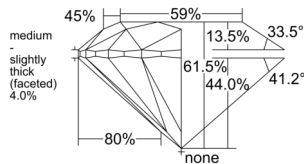

GIA®

FACSIMILE

GIA REPORT 1548252871

Verify this report at GIA.edu

GIA NATURAL DIAMOND DOSSIER®

December 17, 2025
GIA Report Number 1548252871
Shape and Cutting Style ..... Round Brilliant
Measurements ..... 5.14 - 5.15 x 3.16 mm

GRADING RESULTS

Carat Weight ..... 0.51 carat
Color Grade ..... G
Clarity Grade VVS1
Cut Grade ..... Excellent

ADDITIONAL GRADING INFORMATION

Polish ..... Excellent
Symmetry ..... Excellent
Fluorescence ..... None
Clarity Characteristics ..... Pinpoint, Cloud, Feather
Inscription(s): GIA 1548252871

PROPORTIONS

Profile to actual proportions