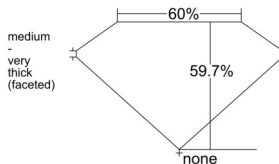

GIA®

FACSIMILE

GIA REPORT 1548212918

Verify this report at GIA.edu

GIA NATURAL DIAMOND DOSSIER®

December 11, 2025
GIA Report Number 1548212918
Shape and Cutting Style ..... Heart Brilliant
Measurements ..... 4.68 x 5.51 x 3.29 mm

GRADING RESULTS

Carat Weight ..... 0.50 carat
Color Grade ..... E
Clarity Grade SI1

ADDITIONAL GRADING INFORMATION

Polish ..... Excellent
Symmetry ..... Very Good
Fluorescence ..... None
Clarity Characteristics ..... Crystal, Cloud, Feather
Inscription(s): GIA 1548212918

PROPORTIONS

Profile not to actual proportions

GRADING SCALES

GIA COLOR SCALE		GIA CLARITY SCALE			
COLORLESS	D	VERY VERY SLIGHTLY INCLUDED	FLAWLESS		
	E		INTERNALLY FLAWLESS		
	F	VERY SLIGHTLY INCLUDED	VVS₁		
	G		VVS₂		
	H		VS₁		
	NEAR COLORLESS	I	SLIGHTLY INCLUDED	VS₂	
		J		SI₁	
		FAINT	K	INCLUDED	SI₂
			L		I₁
			M		I₂
VERT LIGHT	N	INCLUDED	I₃		
	O				
	P				
	Q				
	R				
	S				
	T				
LIGHT	U				
	V				
	W				
	X				
Y					
Z