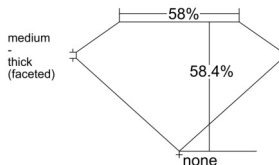

GIA®

FACSIMILE

GIA REPORT 1548206769

Verify this report at GIA.edu

GIA NATURAL DIAMOND DOSSIER®

December 10, 2025
GIA Report Number 1548206769
Shape and Cutting Style ..... Heart Brilliant
Measurements ..... 4.37 x 5.13 x 2.99 mm

GRADING RESULTS

Carat Weight ..... 0.40 carat
Color Grade ..... D
Clarity Grade VVS2

ADDITIONAL GRADING INFORMATION

Polish ..... Excellent
Symmetry ..... Very Good
Fluorescence ..... Medium Blue
Clarity Characteristics ..... Needle, Pinpoint
Inscription(s): GIA 1548206769

PROPORTIONS

Profile not to actual proportions

GRADING SCALES

GIA COLOR SCALE		GIA CLARITY SCALE	
COLORLESS	D	VERY VERY SLIGHTLY INCLUDED	FLAWLESS
	E		INTERNALLY FLAWLESS
	F		VVS₁
	G		VVS₂
	H		VS₁
	I		VS₂
	J		SI₁
	K		SI₂
	L		I₁
	M		I₂
NEAR COLORLESS	N	SLIGHTLY INCLUDED	I₃
	O		
	P		
	Q		
FAINT	R		
	S		
	T		
	U		
VERY LIGHT	V		
	W		
	X		
	Y		
LIGHT	Z