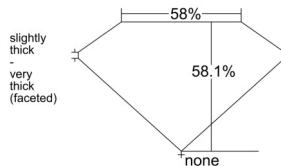

GIA®

FACSIMILE

GIA REPORT 1548177461

Verify this report at GIA.edu

GIA NATURAL DIAMOND DOSSIER®

December 08, 2025
GIA Report Number 1548177461
Shape and Cutting Style ..... Heart Brilliant
Measurements ..... 5.43 x 6.12 x 3.56 mm

GRADING RESULTS

Carat Weight ..... 0.70 carat
Color Grade ..... E
Clarity Grade VS2

ADDITIONAL GRADING INFORMATION

Polish ..... Excellent
Symmetry ..... Very Good
Fluorescence ..... None
Clarity Characteristics ..... Crystal, Feather, Cloud
Inscription(s): GIA 1548177461

PROPORTIONS

Profile not to actual proportions

GRADING SCALES

GIA COLOR SCALE		GIA CLARITY SCALE			
COLORLESS	D	VERY VERY SLIGHTLY INCLUDED	FLAWLESS		
	E		INTERNALLY FLAWLESS		
	F	VERY SLIGHTLY INCLUDED	VVS₁		
	G		VVS₂		
	H		VS₁		
	NEAR COLORLESS	I	SLIGHTLY INCLUDED	VS₂	
		J		SI₁	
		FAINT	K	INCLUDED	SI₂
			L		I₁
			M		I₂
VERT LIGHT	N	LIGHT	I₃		
	O				
	P				
	Q				
	R