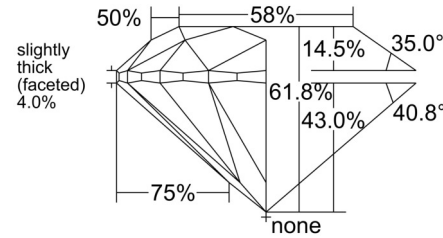

#### GRADING RESULTS

Carat Weight ..... 3.70 carat

Color Grade ..... F

Clarity Grade ..... SI1

Cut Grade ..... Excellent

#### PROPORTIONS

Profile to actual proportions