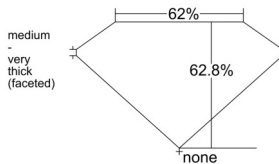

GIA®

FACSIMILE

GIA REPORT 1548173732

Verify this report at GIA.edu

GIA NATURAL DIAMOND DOSSIER®

December 09, 2025
GIA Report Number 1548173732
Shape and Cutting Style ..... Heart Brilliant
Measurements ..... 5.15 x 6.10 x 3.83 mm

GRADING RESULTS

Carat Weight ..... 0.70 carat
Color Grade ..... H
Clarity Grade VVS1

ADDITIONAL GRADING INFORMATION

Polish ..... Excellent
Symmetry ..... Excellent
Fluorescence ..... None
Clarity Characteristics ..... Feather
Inscription(s): GIA 1548173732

PROPORTIONS

Profile not to actual proportions

GRADING SCALES

GIA COLOR SCALE		GIA CLARITY SCALE			
COLORLESS	D	VERY VERY SLIGHTLY INCLUDED	FLAWLESS		
	E		INTERNALLY FLAWLESS		
	F	VERY SLIGHTLY INCLUDED	VVS₁		
	G		VVS₂		
	H		VS₁		
	NEAR COLORLESS	I	SLIGHTLY INCLUDED	VS₂	
		J		SI₁	
		FAINT	K	INCLUDED	SI₂
			L		I₁
			M		I₂
VERT LIGHT	N	LIGHT	I₃		
	O				
	P				
	Q				
	R				
	S