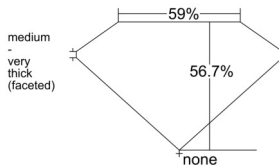

GIA®

FACSIMILE

GIA REPORT 1548169873

Verify this report at GIA.edu

GIA NATURAL DIAMOND DOSSIER®

December 08, 2025
GIA Report Number 1548169873
Shape and Cutting Style ..... Heart Brilliant
Measurements ..... 4.81 x 5.60 x 3.17 mm

GRADING RESULTS

Carat Weight ..... 0.50 carat
Color Grade ..... G
Clarity Grade VS2

ADDITIONAL GRADING INFORMATION

Polish ..... Excellent
Symmetry ..... Very Good
Fluorescence ..... Faint
Clarity Characteristics ..... Crystal, Feather, Cloud
Inscription(s): GIA 1548169873

PROPORTIONS

Profile not to actual proportions

GRADING SCALES

GIA COLOR SCALE		GIA CLARITY SCALE	
COLORLESS	D	VERY VERY SLIGHTLY INCLUDED	FLAWLESS
	E		INTERNALLY FLAWLESS
	F		VVS₁
	G		VVS₂
	H		VS₁
	I		VS₂
	J		SI₁
	K		SI₂
	L		I₁
	M		I₂
NEAR COLORLESS	N	SLIGHTLY INCLUDED	I₃
	O		
	P		
	Q		
FAINT	R	INCLUDED	
	S		
	T		
	U		
VERT LIGHT	V		
	W		
	X		
	Y		
LIGHT	Z