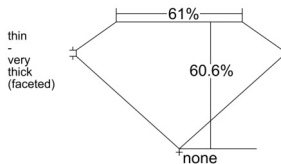

GIA®

FACSIMILE

GIA REPORT 1548165942

Verify this report at GIA.edu

GIA NATURAL DIAMOND DOSSIER®

December 05, 2025
GIA Report Number 1548165942
Shape and Cutting Style ..... Heart Brilliant
Measurements ..... 5.12 x 5.63 x 3.41 mm

GRADING RESULTS

Carat Weight ..... 0.60 carat
Color Grade ..... H
Clarity Grade VS2

ADDITIONAL GRADING INFORMATION

Polish ..... Excellent
Symmetry ..... Excellent
Fluorescence ..... Medium Blue
Clarity Characteristics ..... Feather
Inscription(s): GIA 1548165942

PROPORTIONS

Profile not to actual proportions

GRADING SCALES

GIA COLOR SCALE		GIA CLARITY SCALE	
COLORLESS	D	VERY VERY SLIGHTLY INCLUDED	FLAWLESS
	E		INTERNALLY FLAWLESS
	F		VVS₁
	G		VVS₂
	H		VS₁
	I		VS₂
	J		SI₁
	K		SI₂
	L		I₁
	M		I₂
NEAR COLORLESS	N	SLIGHTLY INCLUDED	I₃
	O		
	P		
	Q		
FAINT	R		
	S		
	T		
	U		
VERT LIGHT	V		
	W		
	X		
	Y		
LIGHT	Z