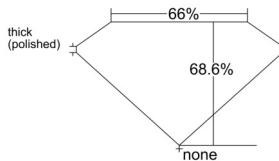

GIA®

FACSIMILE

GIA REPORT 1548152864

Verify this report at GIA.edu

GIA NATURAL DIAMOND DOSSIER®

December 04, 2025
GIA Report Number 1548152864
Shape and Cutting Style ..... **Cut-Cornered Rectangular Modified Brilliant**
Measurements ..... 5.10 x 3.97 x 2.72 mm

GRADING RESULTS

Carat Weight ..... 0.50 carat
Color Grade ..... E
Clarity Grade VS2

ADDITIONAL GRADING INFORMATION

Polish ..... Excellent
Symmetry ..... Very Good
Fluorescence ..... None
Clarity Characteristics ..... Cloud, Crystal
Inscription(s): GIA 1548152864

PROPORTIONS

Profile not to actual proportions

GRADING SCALES

GIA COLOR SCALE		GIA CLARITY SCALE			
COLORLESS	D	VERY VERY SLIGHTLY INCLUDED	FLAWLESS		
	E		INTERNALLY FLAWLESS		
	F	VERY SLIGHTLY INCLUDED	VVS₁		
	G		VVS₂		
	H		VS₁		
	NEAR COLORLESS	I	SLIGHTLY INCLUDED	VS₂	
		J		SI₁	
		FAINT	K	INCLUDED	SI₂
			L		I₁
	M		I₂		
VERT LIGHT	N		INCLUDED	I₃	
	O				
	P				
	Q				
	R				
	S				
LIGHT	T				
	U				
	V				
	W				
	X				
	Y				
Z