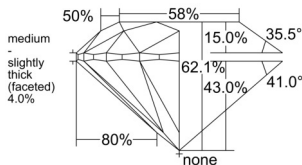

GIA®

FACSIMILE

GIA REPORT 1548143124

Verify this report at gia.edu

GIA NATURAL DIAMOND DOSSIER®

December 03, 2025
GIA Report Number 1548143124
Shape and Cutting Style ..... Round Brilliant
Measurements ..... 4.42 - 4.45 x 2.75 mm

GRADING RESULTS

Carat Weight ..... 0.33 carat
Color Grade ..... E
Clarity Grade VVS2
Cut Grade ..... Excellent

ADDITIONAL GRADING INFORMATION

Polish ..... Excellent
Symmetry ..... Excellent
Fluorescence ..... None
Clarity Characteristics ..... Pinpoint, Cloud
Inscription(s): GIA 1548143124

PROPORTIONS

GRADING SCALES

GIA COLOR SCALE	GIA CLARITY SCALE	GIA CUT SCALE	
D	FLAWLESS	EXCELLENT	
E	INTERNALLY FLAWLESS		
F		VVS₁	VERY GOOD
G	VVS₂		
H	VS₁	GOOD	
I	VS₂		
J	SI₁	FAIR	
K	SI₂		
L	I₁	POOR	
M	I₂		
N	I₃		
O			
P			
Q			
R			
S			
T			
U			
V			
W			
X			
Y			
Z