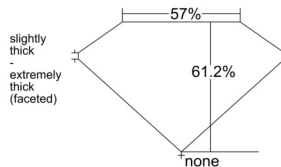

GIA®

FACSIMILE

GIA REPORT 1548134272

Verify this report at GIA.edu

GIA NATURAL DIAMOND DOSSIER®

December 01, 2025
GIA Report Number 1548134272
Shape and Cutting Style ..... Heart Brilliant
Measurements ..... 5.37 x 6.30 x 3.86 mm

GRADING RESULTS

Carat Weight ..... 0.80 carat
Color Grade ..... K
Clarity Grade VS1

ADDITIONAL GRADING INFORMATION

Polish ..... Excellent
Symmetry ..... Excellent
Fluorescence ..... None
Clarity Characteristics ..... Cloud, Feather
Inscription(s): GIA 1548134272

PROPORTIONS

Profile not to actual proportions

GRADING SCALES

GIA COLOR SCALE		GIA CLARITY SCALE		
NEAR COLORLESS	D	VERY VERY SLIGHTLY INCLUDED	FLAWLESS	
	E		INTERNALLY FLAWLESS	
	F	VERY SLIGHTLY INCLUDED	VVS₁	
	G		VVS₂	
	H	SLIGHTLY INCLUDED	VS₁	
	I		VS₂	
	J	INCLUDED	SI₁	
	K		SI₂	
	FAINT	L	INCLUDED	I₁
		M		I₂
N		I₃		
O				
P				
Q				
VERT LIGHT	R			
	S			
	T			
	U			
LIGHT	V			
	W			
	X			
	Y			
	Z