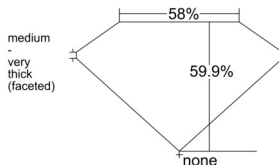

GIA®

FACSIMILE

GIA REPORT 1548122409

Verify this report at gia.edu

GIA NATURAL DIAMOND DOSSIER®

November 28, 2025
GIA Report Number 1548122409
Shape and Cutting Style ..... Heart Brilliant
Measurements ..... 5.24 x 5.95 x 3.56 mm

GRADING RESULTS

Carat Weight ..... 0.65 carat
Color Grade ..... E
Clarity Grade VS2

ADDITIONAL GRADING INFORMATION

Polish ..... Excellent
Symmetry ..... Very Good
Fluorescence ..... None
Clarity Characteristics ..... Cloud, Crystal
Inscription(s): GIA 1548122409

PROPORTIONS

Profile not to actual proportions

GRADING SCALES

GIA COLOR SCALE		GIA CLARITY SCALE			
COLORLESS	D	VERY VERY SLIGHTLY INCLUDED	FLAWLESS		
	E		INTERNALLY FLAWLESS		
	F	VERY SLIGHTLY INCLUDED	VVS₁		
	G		VVS₂		
	H		VS₁		
	NEAR COLORLESS	I	SLIGHTLY INCLUDED	VS₂	
		J		SI₁	
		FAINT	K	INCLUDED	SI₂
			L		I₁
			M		I₂
VERT LIGHT	N	LIGHT	I₃		
	O				
	P				
	Q				
	R