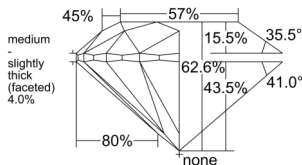

GIA®

FACSIMILE

GIA REPORT 1548118851

Verify this report at GIA.edu

GIA NATURAL DIAMOND DOSSIER®

November 28, 2025
GIA Report Number 1548118851
Shape and Cutting Style ..... Round Brilliant
Measurements ..... 5.67 - 5.70 x 3.56 mm

GRADING RESULTS

Carat Weight ..... 0.71 carat
Color Grade L
Clarity Grade VVS2
Cut Grade ..... Excellent

ADDITIONAL GRADING INFORMATION

Polish ..... Excellent
Symmetry ..... Excellent
Fluorescence ..... Faint
Clarity Characteristics ..... Cloud, Needle, Pinpoint
Inscription(s): GIA 1548118851

PROPORTIONS

Profile to actual proportions

GRADING SCALES

GIA COLOR SCALE	GIA CLARITY SCALE	GIA CUT SCALE	
D	FLAWLESS	EXCELLENT	
E	INTERNALLY FLAWLESS		
F		VVS₁	VERY GOOD
G	VVS₂		
H	VS₁	GOOD	
I	VS₂		
J	SI₁	FAIR	
K	SI₂		
L	INCLUDED	POOR	
M			
N			
O	I₁		
P	I₂		
Q	I₃		
R			
S			
T			
U			
V			
W			
X			
Y			
Z