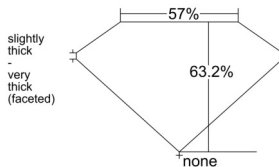

GIA®

FACSIMILE

GIA REPORT 1548094938

Verify this report at GIA.edu

GIA NATURAL DIAMOND DOSSIER®

November 27, 2025
GIA Report Number 1548094938
Shape and Cutting Style ..... Heart Brilliant
Measurements ..... 5.14 x 5.99 x 3.78 mm

GRADING RESULTS

Carat Weight ..... 0.70 carat
Color Grade ..... G
Clarity Grade VVS1

ADDITIONAL GRADING INFORMATION

Polish ..... Excellent
Symmetry ..... Very Good
Fluorescence ..... None
Clarity Characteristics ..... Feather
Inscription(s): GIA 1548094938

PROPORTIONS

Profile not to actual proportions

GRADING SCALES

GIA COLOR SCALE		GIA CLARITY SCALE			
COLORLESS	D	VERY VERY SLIGHTLY INCLUDED	FLAWLESS		
	E		INTERNALLY FLAWLESS		
	F	VERY SLIGHTLY INCLUDED	VVS₁		
	G		VVS₂		
	H		VS₁		
	NEAR COLORLESS	I	SLIGHTLY INCLUDED	VS₂	
		J		SI₁	
		FAINT	K	INCLUDED	SI₂
			L		I₁
			M		I₂
N			I₃		
VERT LIGHT	O	LIGHT			
	P				
	Q				
	R				
	S				
	T				
LIGHT	U				
	V				
	W				
	X				
Y					
Z