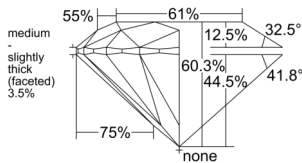

GIA®

FACSIMILE

GIA REPORT 1548092206

Verify this report at GIA.edu

GIA NATURAL DIAMOND DOSSIER®

November 26, 2025
GIA Report Number 1548092206
Shape and Cutting Style ..... Round Brilliant
Measurements ..... 4.79 - 4.80 x 2.89 mm

GRADING RESULTS

Carat Weight ..... 0.40 carat
Color Grade ..... F
Clarity Grade SI2
Cut Grade ..... Excellent

ADDITIONAL GRADING INFORMATION

Polish ..... Excellent
Symmetry ..... Excellent
Fluorescence ..... None
Clarity Characteristics ..... Crystal, Feather, Cloud
Inspection(s): GIA 1548092206

PROPORTIONS

Profile to actual proportions

GRADING SCALES

GIA COLOR SCALE	GIA CLARITY SCALE	GIA CUT SCALE
COLOURLESS	FLAWLESS	EXCELLENT
D	INTERNALLY FLAWLESS	
E	VVS₁	VERY GOOD
F		
G	VVS₂	
H	VS₁	GOOD
I		
J	VS₂	
K	SI₁	FAIR
L		
M	SI₂	
N	I₁	POOR
O		
P	I₂	
Q	I₃	
R		
S		
T		
U		
V		
W		
X		
Y		
Z