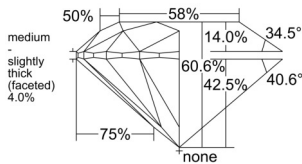

GIA®

FACSIMILE

GIA REPORT 1548068730

Verify this report at GIA.edu

GIA NATURAL DIAMOND DOSSIER®

November 21, 2025
GIA Report Number 1548068730
Shape and Cutting Style ..... Round Brilliant
Measurements ..... 5.20 - 5.22 x 3.16 mm

GRADING RESULTS

Carat Weight ..... 0.53 carat
Color Grade I
Clarity Grade VS1
Cut Grade ..... Excellent

ADDITIONAL GRADING INFORMATION

Polish ..... Excellent
Symmetry ..... Excellent
Fluorescence ..... Medium Yellow
Clarity Characteristics ..... Cloud
Inscription(s): GIA 1548068730

PROPORTIONS

Profile to actual proportions

GRADING SCALES

GIA COLOR SCALE

COLOURESS	D
	E
	F
	G
	H
	I
	J
NEAR COLOURESS	K
	L
FAINI	M
	N
	O
	P
VERY LIGHT	Q
	R
	S
	T
	U
	V
	W
	X
	Y
LIGHT	Z

GIA CLARITY SCALE

FLAWLESS	VERY VERY SLIGHTLY INCLUDED	VS₁	VS₂	VS₁	VS₂	SI₁	SI₂	I₁	I₂	I₃		
											FLAWLESS	INTERNALLY FLAWLESS

GIA CUT SCALE

EXCELLENT
VERY GOOD
GOOD
FAIR
POOR