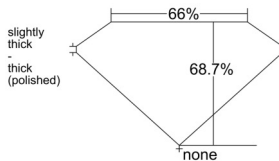

GIA®

FACSIMILE

GIA REPORT 1548065128

Verify this report at GIA.edu

GIA NATURAL DIAMOND DOSSIER®

November 24, 2025
GIA Report Number 1548065128
Shape and Cutting Style ..... **Cut-Cornered Rectangular Modified Brilliant**
Measurements ..... 5.94 x 4.46 x 3.06 mm

GRADING RESULTS

Carat Weight ..... 0.71 carat
Color Grade I
Clarity Grade VVS1

ADDITIONAL GRADING INFORMATION

Polish ..... Excellent
Symmetry ..... Very Good
Fluorescence ..... None
Clarity Characteristics ..... Pinpoint
Inscription(s): GIA 1548065128

PROPORTIONS

Profile not to actual proportions

GRADING SCALES

GIA COLOR SCALE		GIA CLARITY SCALE			
COLORLESS	D	VERY VERY SLIGHTLY INCLUDED	FLAWLESS		
	E		INTERNALLY FLAWLESS		
	F	VERY SLIGHTLY INCLUDED	VVS₁		
	G		VVS₂		
	H		VS₁		
	NEAR COLORLESS	I	SLIGHTLY INCLUDED	VS₂	
		J		SI₁	
		FAINT	K	INCLUDED	SI₂
			L		I₁
			M		I₂
VERT LIGHT	N	LIGHT	I₃		
	O				
	P				
	Q				
	R				
	S				
	T