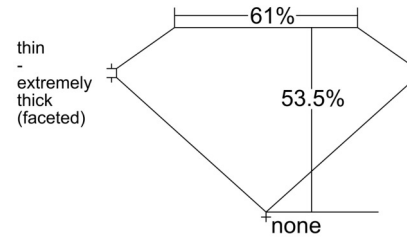

GIA NATURAL DIAMOND GRADING REPORT

November 21, 2025

GIA Report Number 1548050507

Shape and Cutting Style ..... Cushion Modified Brilliant

Measurements ..... 10.25 x 7.87 x 4.21 mm

GRADING RESULTS

Carat Weight ..... 3.02 carat

Color Grade ..... K

Clarity Grade SI1

ADDITIONAL GRADING INFORMATION

Polish ..... Excellent

Symmetry ..... Very Good

Fluorescence ..... None

Inscription(s): GIA 1548050507

Comments: Additional pinpoints are not shown. Surface graining is not shown.

PROPORTIONS

Profile not to actual proportions