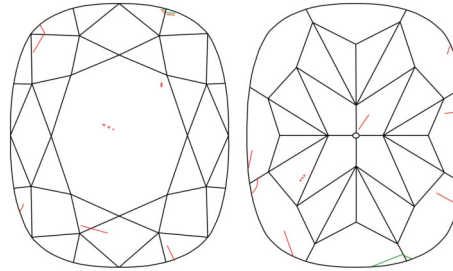

CLARITY CHARACTERISTICS

KEY TO SYMBOLS*

- Feather
- Indented Natural
- Crystal
- Natural
- Cloud
- Pinpoint

* Red symbols denote internal characteristics (inclusions). Green or black symbols denote external characteristics (blemishes). Diagram is an approximate representation of the diamond, and symbols shown indicate type, position, and approximate size of clarity characteristics. All clarity characteristics may not be shown. Details of finish are not shown.

GRADING SCALES

GIA COLOR SCALE

COLORLESS	D
	E
	F
NEAR COLORLESS	G
	H
	I
FAINT	J
	K
	L
VERY LIGHT	M
	N
	O
	P
	Q
	R
LIGHT	S
	T
	U
	V
	W
	X
Y	
Z	

GIA CLARITY SCALE

reportcheck.gia.edu

The results documented in this report refer only to the diamond described, and were obtained using the techniques and equipment available to GIA at the time of examination. This report is not a guarantee or valuation. For additional information and important limitations and disclaimers, please see GIA.edu/terms or call +1 800 421 7250 or +1 760 603 4500. ©2023 Gemological Institute of America, Inc.

THE SECURITY FEATURES IN THIS DOCUMENT, INCLUDING THE HOLOGRAM, SECURITY SCREEN AND MICROPRINT LINES, IN ADDITION TO THOSE NOT LISTED, EXCEED DOCUMENT SECURITY INDUSTRY GUIDELINES.