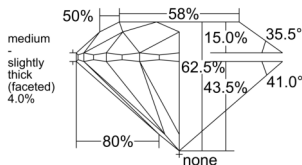

GIA®

FACSIMILE

GIA REPORT 1548050445

Verify this report at GIA.edu

GIA NATURAL DIAMOND DOSSIER®

November 19, 2025
GIA Report Number 1548050445
Shape and Cutting Style ..... Round Brilliant
Measurements ..... 4.29 - 4.32 x 2.69 mm

GRADING RESULTS

Carat Weight ..... 0.31 carat
Color Grade I
Clarity Grade VS1
Cut Grade ..... Excellent

ADDITIONAL GRADING INFORMATION

Polish ..... Very Good
Symmetry ..... Excellent
Fluorescence ..... None
Clarity Characteristics ..... Cloud, Needle, Pinpoint
Inscription(s): GIA 1548050445

PROPORTIONS

Profile to actual proportions