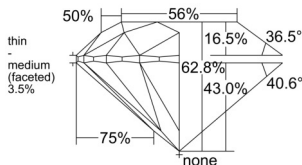

GIA®

FACSIMILE

GIA REPORT 1548024755

Verify this report at GIA.edu

GIA NATURAL DIAMOND DOSSIER®

November 17, 2025
GIA Report Number 1548024755
Shape and Cutting Style ..... Round Brilliant
Measurements ..... 5.17 - 5.19 x 3.25 mm

GRADING RESULTS

Carat Weight ..... 0.54 carat
Color Grade ..... E
Clarity Grade VVS1
Cut Grade ..... Excellent

ADDITIONAL GRADING INFORMATION

Polish ..... Excellent
Symmetry ..... Excellent
Fluorescence ..... Medium Blue
Clarity Characteristics ..... Pinpoint
Inscription(s): GIA 1548024755

PROPORTIONS

GRADING SCALES

GIA COLOR SCALE	GIA CLARITY SCALE	GIA CUT SCALE	
D	FLAWLESS	EXCELLENT	
E	INTERNALLY FLAWLESS		
F		VVS₁	VERY GOOD
G	VVS₂		
H	VS₁	GOOD	
I	VS₂		
J	SI₁	FAIR	
K	SI₂		
L	I₁	POOR	
M			
N			
O	I₂		
P			
Q	I₃		
R			
S			
T			
U			
V			
W			
X			
Y			
Z