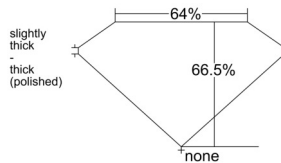

GIA®

FACSIMILE

GIA REPORT 1548019931

Verify this report at GIA.edu

GIA NATURAL DIAMOND DOSSIER®

November 14, 2025
GIA Report Number 1548019931
Shape and Cutting Style ..... **Cut-Cornered Rectangular Modified Brilliant**
Measurements ..... 5.65 x 4.08 x 2.71 mm

GRADING RESULTS

Carat Weight ..... 0.53 carat
Color Grade ..... F
Clarity Grade VVS1

ADDITIONAL GRADING INFORMATION

Polish ..... Excellent
Symmetry ..... Excellent
Fluorescence ..... Medium Blue
Clarity Characteristics ..... Pinpoint
Inscription(s): GIA 1548019931

PROPORTIONS

Profile not to actual proportions

GRADING SCALES

GIA COLOR SCALE		GIA CLARITY SCALE			
COLORLESS	D	VERY VERY SLIGHTLY INCLUDED	FLAWLESS		
	E		INTERNALLY FLAWLESS		
	F	VERY SLIGHTLY INCLUDED	VVS₁		
	G		VVS₂		
	H		VS₁		
	NEAR COLORLESS	I	SLIGHTLY INCLUDED	VS₂	
		J		SI₁	
		FAINT	K	INCLUDED	SI₂
			L		I₁
			M		I₂
VERTICALLY LIGHT	N	LIGHT	I₃		
	O				
	P				
	Q				
	R