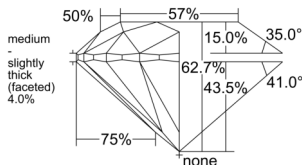

GIA®

FACSIMILE

GIA REPORT 1547988899

Verify this report at GIA.edu

GIA NATURAL DIAMOND DOSSIER®

April 08, 2026
GIA Report Number 1547988899
Shape and Cutting Style ..... Round Brilliant
Measurements ..... 5.05 - 5.07 x 3.17 mm

GRADING RESULTS

Carat Weight ..... 0.50 carat
Color Grade ..... D
Clarity Grade VS1
Cut Grade ..... Excellent

ADDITIONAL GRADING INFORMATION

Polish ..... Excellent
Symmetry ..... Excellent
Fluorescence ..... Strong Blue
Clarity Characteristics ..... Crystal, Needle, Pinpoint
Inscription(s): GIA 1547988899

PROPORTIONS

Profile to actual proportions

GRADING SCALES

GIA COLOR SCALE

COLORLESS	D
	E
	F
	G
	H
	I
	J
NEAR COLORLESS	K
	L
Faint	M
	N
	O
	P
Very Light	Q
	R
	S
	T
	U
	V
Light	W
	X
	Y
	Z

GIA CLARITY SCALE

FLAWLESS	INTERNAL FLAWLESS	
		FLAWLESS
VERY VERY SLIGHTLY INCLUDED	VVS₁	
	VVS₂	
VERY SLIGHTLY INCLUDED	VS₁	
	VS₂	
SLIGHTLY INCLUDED	SI₁	
	SI₂	
INCLUDED	I₁	
	I₂	
	I₃	

GIA CUT SCALE

EXCELLENT	
	VERY GOOD
GOOD	
FAIR	
POOR