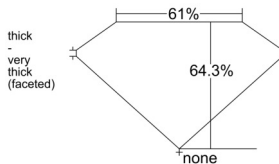

GIA®

FACSIMILE

GIA REPORT 1547984571

Verify this report at GIA.edu

GIA NATURAL DIAMOND DOSSIER®

April 08, 2026
GIA Report Number 1547984571
Shape and Cutting Style ..... Pear Brilliant
Measurements ..... 8.26 x 5.40 x 3.47 mm

GRADING RESULTS

Carat Weight ..... 0.91 carat
Color Grade ..... G
Clarity Grade VS2

ADDITIONAL GRADING INFORMATION

Polish ..... Excellent
Symmetry ..... Excellent
Fluorescence ..... None
Clarity Characteristics ..... Crystal, Cloud
Inscription(s): GIA 1547984571

PROPORTIONS

Profile not to actual proportions

GRADING SCALES

GIA COLOR SCALE		GIA CLARITY SCALE			
COLORLESS	D	VERY VERY SLIGHTLY INCLUDED	FLAWLESS		
	E		INTERNALLY FLAWLESS		
	F	VERY SLIGHTLY INCLUDED	VVS₁		
	G		VVS₂		
	H		VS₁		
	NEAR COLORLESS	I	SLIGHTLY INCLUDED	VS₂	
		J		SI₁	
		FAINT	K	INCLUDED	SI₂
			L		I₁
			M		I₂
VERT LIGHT	N	INCLUDED	I₃		
	O				
	P				
	Q				
	R				
	S				
	T				
LIGHT	U				
	V				
	W				
	X				
Y					
Z