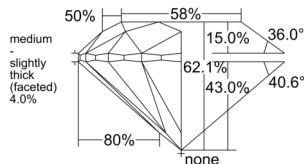

GIA®

FACSIMILE

GIA REPORT 1547963416

Verify this report at GIA.edu

GIA NATURAL DIAMOND DOSSIER®

April 08, 2026
GIA Report Number 1547963416
Shape and Cutting Style ..... Round Brilliant
Measurements ..... 5.08 - 5.10 x 3.16 mm

GRADING RESULTS

Carat Weight ..... 0.51 carat
Color Grade L
Clarity Grade VVS1
Cut Grade ..... Excellent

ADDITIONAL GRADING INFORMATION

Polish ..... Excellent
Symmetry ..... Excellent
Fluorescence ..... None
Clarity Characteristics..... Feather, Cavity, Surface Graining
Inscription(s): GIA 1547963416

PROPORTIONS

GRADING SCALES

GIA COLOR SCALE

COLORESS	D
	E
	F
	G
	H
	I
	J
NEAR COLORESS	K
	L
FANIT	M
	N
	O
	P
VERY LIGHT	Q
	R
	S
	T
	U
	V
	W
	X
	Y
LIGHT	Z

GIA CLARITY SCALE

VERY VERY SLIGHTLY INCLUDED	FLAWLESS
	INTERNALLY FLAWLESS
VERY SLIGHTLY INCLUDED	VVS₁
	VVS₂
SLIGHTLY INCLUDED	VS₁
	VS₂
INCLUDED	SI₁
	SI₂
	I₁
	I₂
	I₃

GIA CUT SCALE

EXCELLENT
VERY GOOD
GOOD
FAIR
POOR