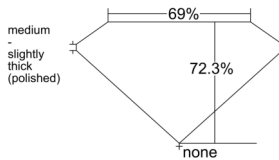

GIA®

FACSIMILE

GIA REPORT 1547962588

Verify this report at GIA.edu

GIA NATURAL DIAMOND DOSSIER®

April 06, 2026
GIA Report Number 1547962588
Shape and Cutting Style ..... Square Modified Brilliant
Measurements ..... 4.82 x 4.82 x 3.48 mm

GRADING RESULTS

Carat Weight ..... 0.70 carat
Color Grade ..... E
Clarity Grade SI1

ADDITIONAL GRADING INFORMATION

Polish ..... Excellent
Symmetry ..... Very Good
Fluorescence ..... None
Clarity Characteristics ..... Crystal
Inscription(s): GIA 1547962588

PROPORTIONS

Profile not to actual proportions

GRADING SCALES

GIA COLOR SCALE		GIA CLARITY SCALE		
NEAR COLORLESS	D	VERY VERY SLIGHTLY INCLUDED	FLAWLESS	
	E		INTERNALLY FLAWLESS	
	F	VERY SLIGHTLY INCLUDED	VVS₁	
	G		VVS₂	
	H		VS₁	
	FAINT	I	SLIGHTLY INCLUDED	VS₂
		J		SI₁
		K	INCLUDED	SI₂
		L		I₁
		M		I₂
N		I₃		
VERY LIGHT	O			
	P			
	Q			
	R			
	S			
	T			
LIGHT	U			
	V			
	W			
	X			
	Y			
	Z