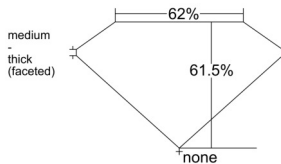

GIA®

FACSIMILE

GIA REPORT 1547952647

Verify this report at GIA.edu

GIA NATURAL DIAMOND DOSSIER®

April 03, 2026
GIA Report Number 1547952647
Shape and Cutting Style ..... Pear Brilliant
Measurements ..... 8.18 x 5.19 x 3.19 mm

GRADING RESULTS

Carat Weight ..... 0.84 carat
Color Grade ..... F
Clarity Grade VS2

ADDITIONAL GRADING INFORMATION

Polish ..... Excellent
Symmetry ..... Very Good
Fluorescence ..... None
Clarity Characteristics ..... Crystal, Cloud
Inscription(s): GIA 1547952647

PROPORTIONS

Profile not to actual proportions

GRADING SCALES

GIA COLOR SCALE		GIA CLARITY SCALE	
COLORLESS	D	VERY VERY SLIGHTLY INCLUDED	FLAWLESS
	E		INTERNALLY FLAWLESS
	F		VVS₁
	G		VVS₂
	H		VS₁
	I		VS₂
	J		SI₁
	K		SI₂
	L		I₁
	M		I₂
NEAR COLORLESS	N	SLIGHTLY INCLUDED	I₃
	O		
	P		
	Q		
FAINT	R	INCLUDED	
	S		
	T		
	U		
VERT LIGHT	V	INCLUDED	
	W		
	X		
	Y		
LIGHT	Z