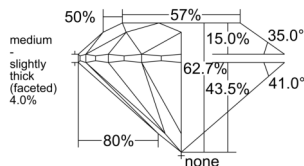

GIA®

FACSIMILE

GIA REPORT

1547862639

Verify this report at GIA.edu

GIA NATURAL DIAMOND DOSSIER®

March 21, 2026

GIA Report Number 1547862639

Shape and Cutting Style ..... Round Brilliant

Measurements ..... 5.09 - 5.13 x 3.20 mm

GRADING RESULTS

Carat Weight ..... 0.52 carat

Color Grade I

Clarity Grade S11

Cut Grade ..... Excellent

ADDITIONAL GRADING INFORMATION

Polish ..... Excellent

Symmetry ..... Excellent

Fluorescence ..... None

Clarity Characteristics ..... Cloud, Crystal

Inscription(s): GIA 1547862639

PROPORTIONS

Profile to actual proportions

GRADING SCALES

GIA COLOR SCALE

COLORED	D
	E
	F
	G
	H
	I
	J
NEAR COLORLESS	K
	L
Faint	M
	N
	O
	P
	Q
	R
	S
	T
	U
	V
	W
	X
	Y
Light	Z

GIA CLARITY SCALE

FLAWLESS	INTERNAL FLAWLESS	
		FLAWLESS
VERY VERY SLIGHTLY INCLUDED	VVS₁	
	VVS₂	
VERY SLIGHTLY INCLUDED	VS₁	
	VS₂	
SLIGHTLY INCLUDED	SI₁	
	SI₂	
INCLUDED	I₁	
	I₂	
	I₃	

GIA CUT SCALE

EXCELLENT	
	VERY GOOD
GOOD	
FAIR	
POOR